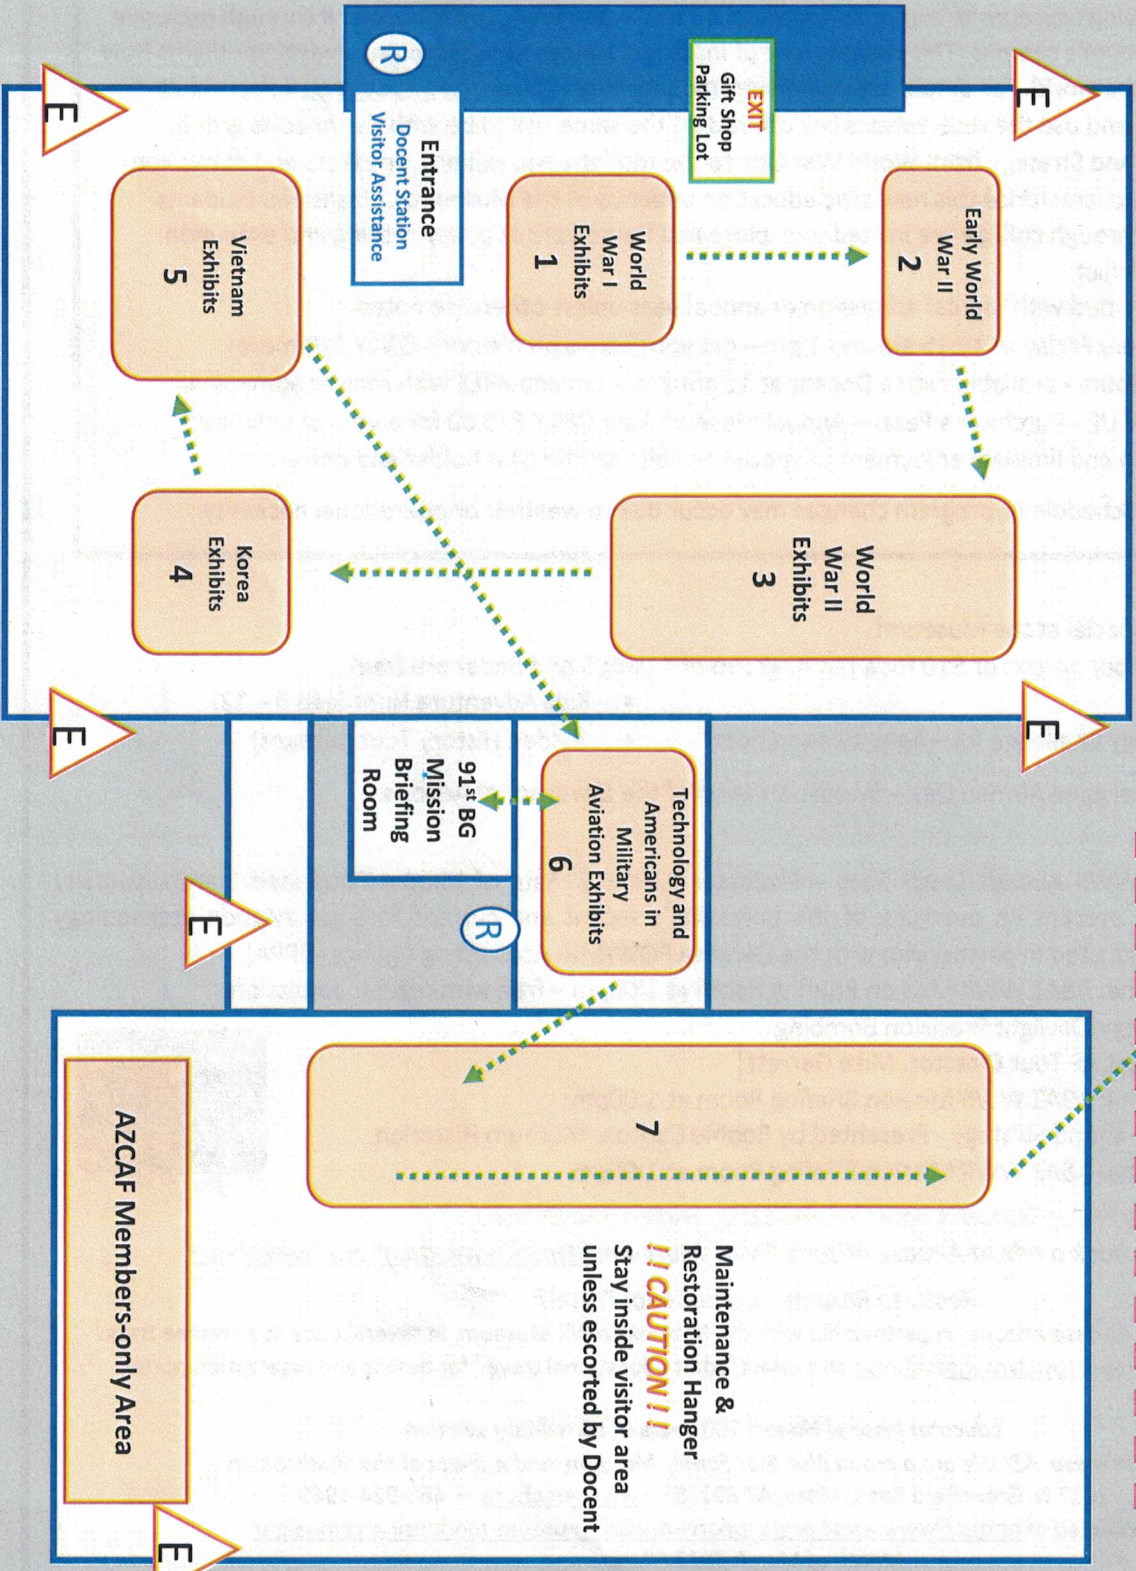

# Arizona Commemorative Air Force Museum General Admission Museum Visitor Guide

Recommended Viewing Trail

Exhibit Highlights

Rest Rooms

Fire Exit

Outdoor Display  
Old #30 – C-47 Skytrain  
And other Aircraft depending on Availability

Active Aircraft Ramp  
**!!! CAUTION !!!**  
Stay between line and building when aircraft are operating

- Heritage Park Outdoor Displays
- Anti-Aircraft Gun
  - USS Guam
  - B-29 Propeller - FIFI
  - Walk of Honor

- Heritage Park Outdoor Displays
- Flag Ceremonial Area US a & British Salute to WWII Training at Falcon Field
  - Memorial Brick Copse

Visitor Entrance  
Admissions & Gift Shop

Maintenance & Restoration Hanger  
**!!! CAUTION !!!**  
Stay inside visitor area unless escorted by Docent